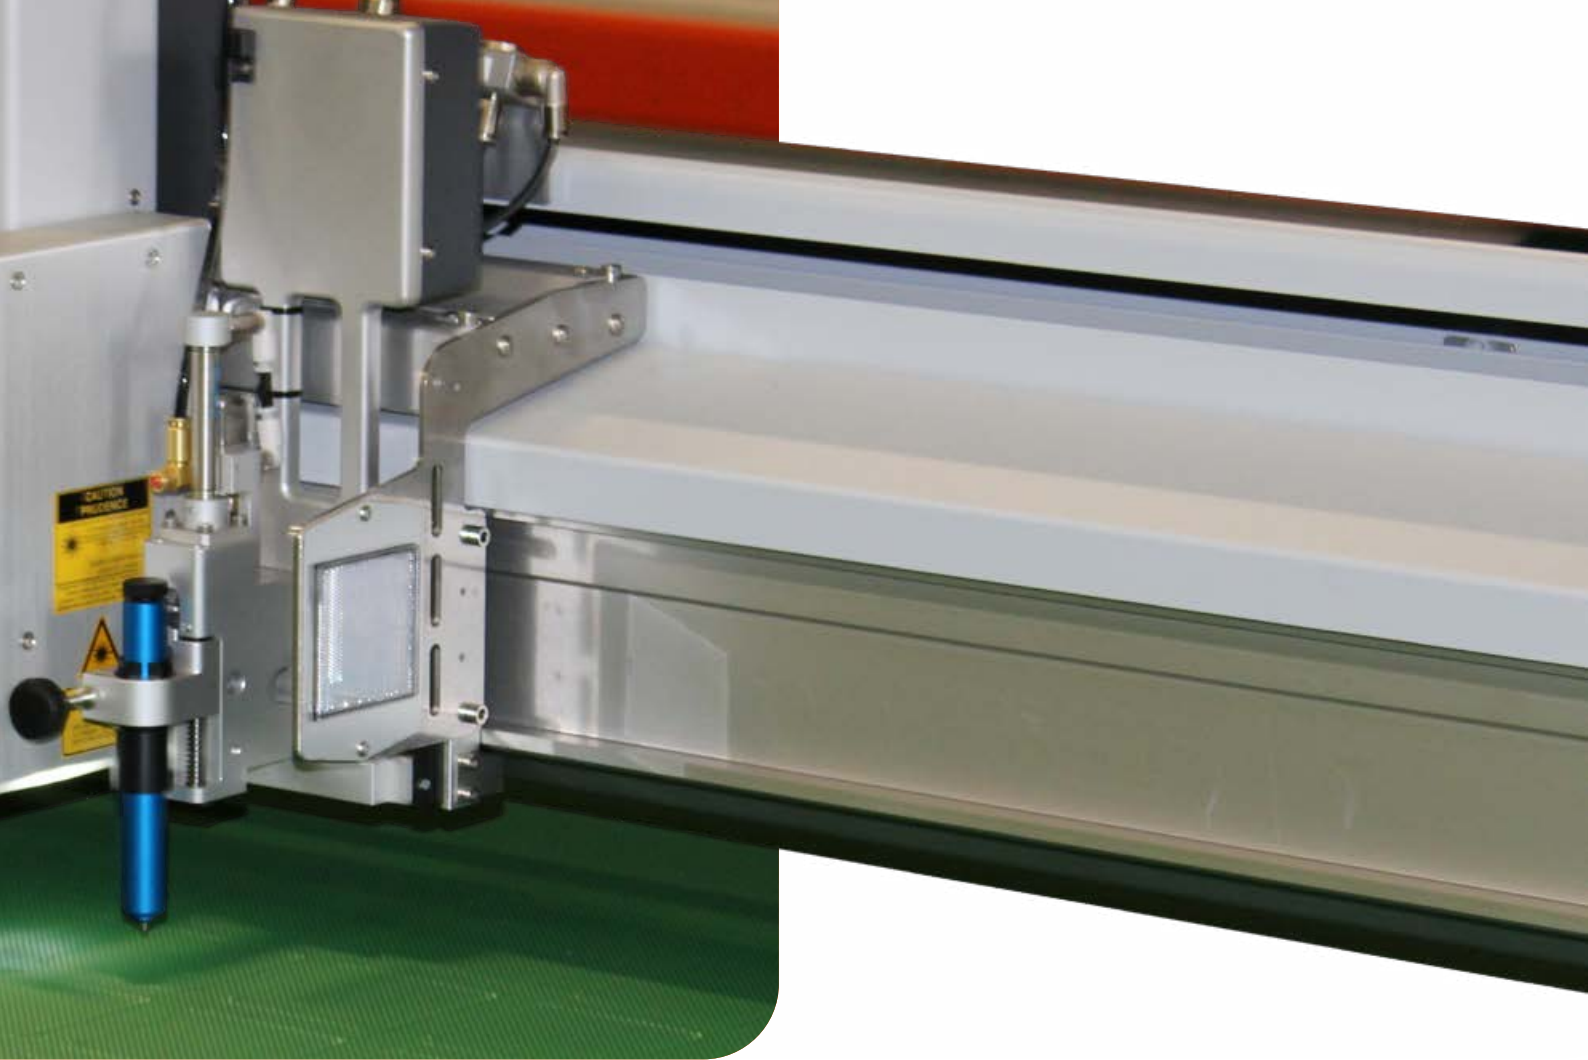

Materials

- » Rubber, with or without fabric inlays
- » Synthetics, with or without fabric inlays
- » Polyurethane
- » HMPE
- » Silicons
- » Teflon
- » Foam
- » Cellular rubber