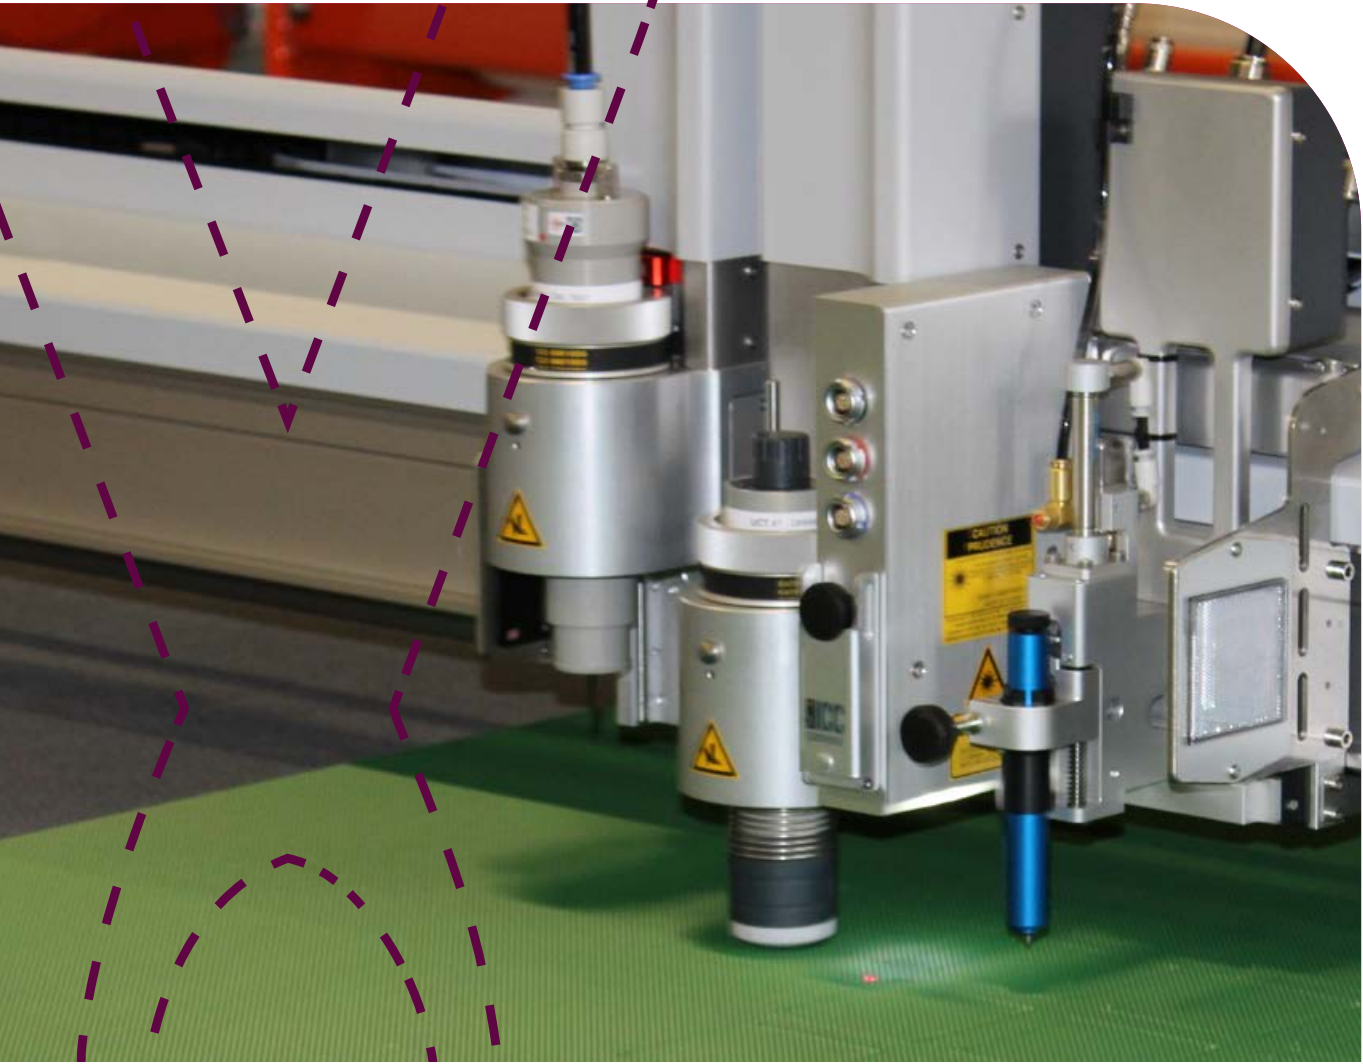

LBS

conveyor belts

CUSTOM MADE
with passion!

MultiCutter 
BY **LBS**

MULTICUTTER
YOU DRAW, WE CUT

endless in service and innovation

No problem!

Our MultiCutter offers you the latest “cutting edge” technology, allowing us to supply custom-made conveyor belts and sheets. Our fully automated and state-of-the-art MultiCutter enables you to contract out your manual work. We are able to cut all kinds of materials from the thinnest synthetics to the thickest polyurethane plates and steel reinforced rubber conveyor belts.

Just imagine: no more stock nor manual work and just-in-time deliveries!

LBS Conveyor Belts BV avails of one of the biggest stocks of synthetic and rubber materials. In cooperation with you we will compose the best fitting product. We have our work cut out for us...

Allow us to deliver your custom-made products just-in-time so that you can mount them easily and carefree.

Benefits

- » No manual work
- » Machining (2D) operation
- » Accurate according to drawing
- » Small and big series
- » 100% reproducibility
- » Rapid prototyping
- » Reduced material costs
- » Just-In-Time